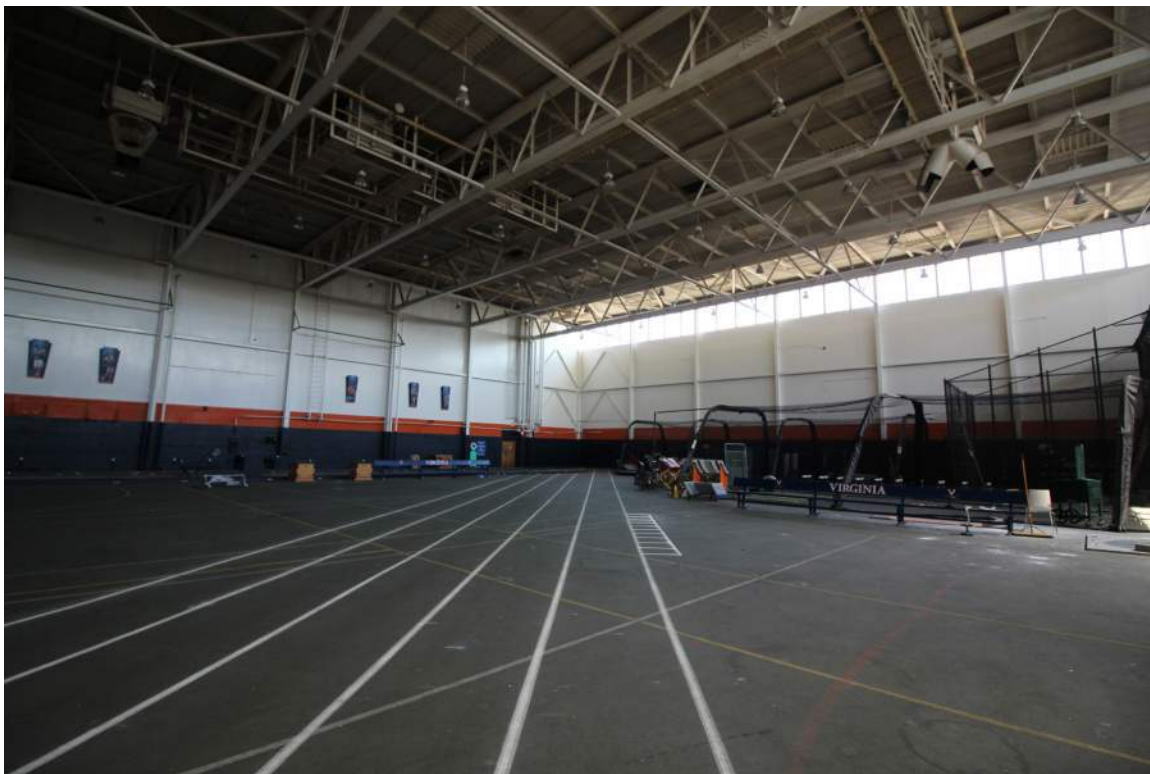

DHR Identification Number: 104-5292

June 4, 2018

Quinn Evans Architects

Cage interior looking southwest.

DHR Identification Number: 104-5292

June 4, 2018

Quinn Evans Architects

Cage interior looking west.