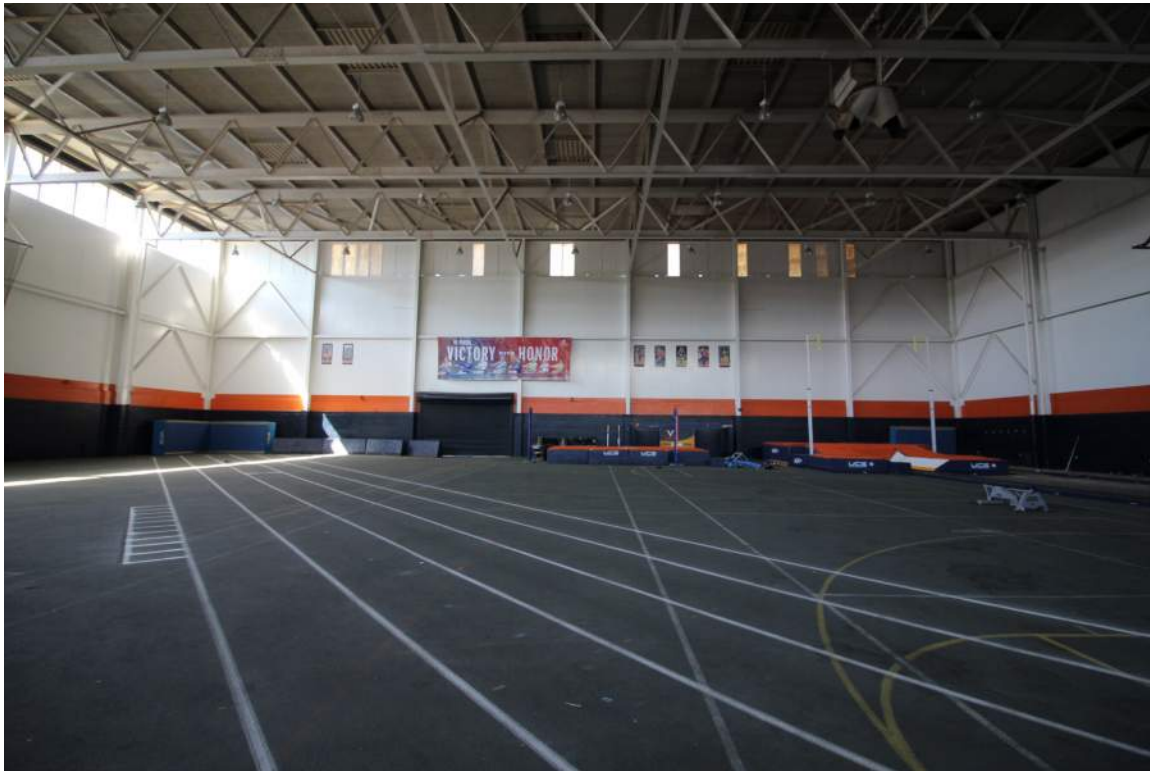

DHR Identification Number: 104-5292

June 4, 2018

Quinn Evans Architects

Cage interior looking south.