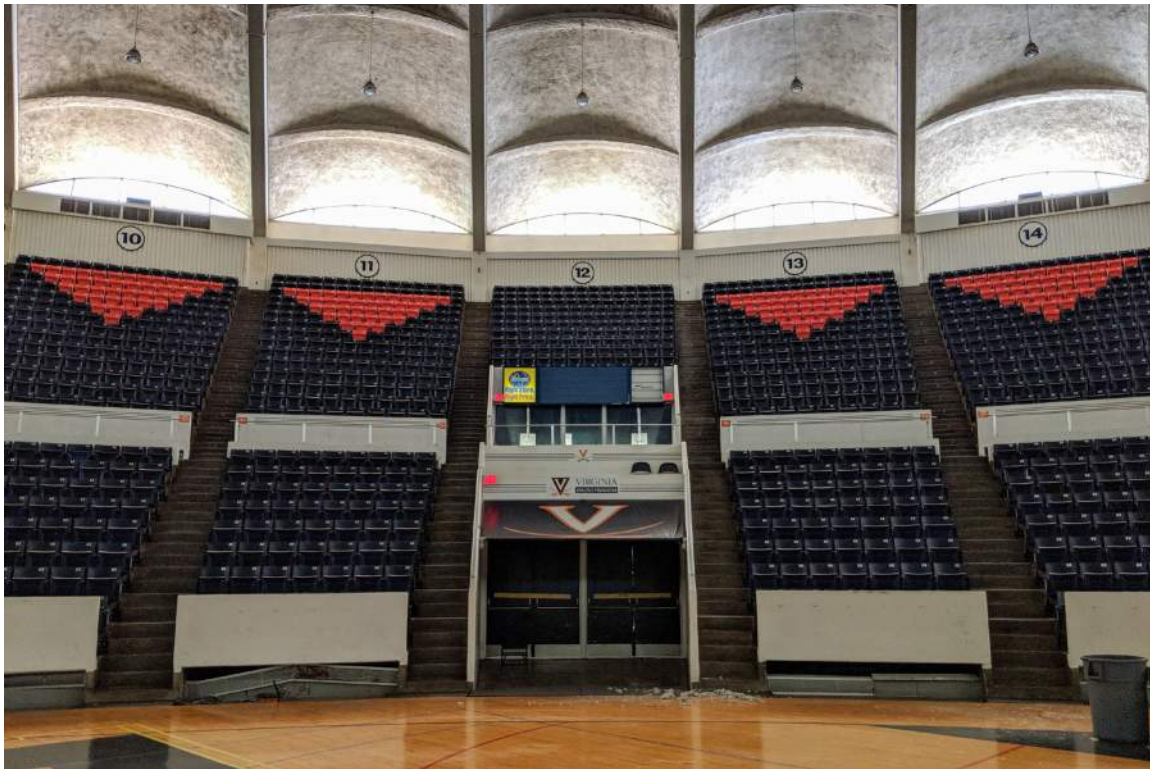

DHR Identification Number: 104-5292

June 4, 2018

Quinn Evans Architects

Arena, southeast player level entrance.