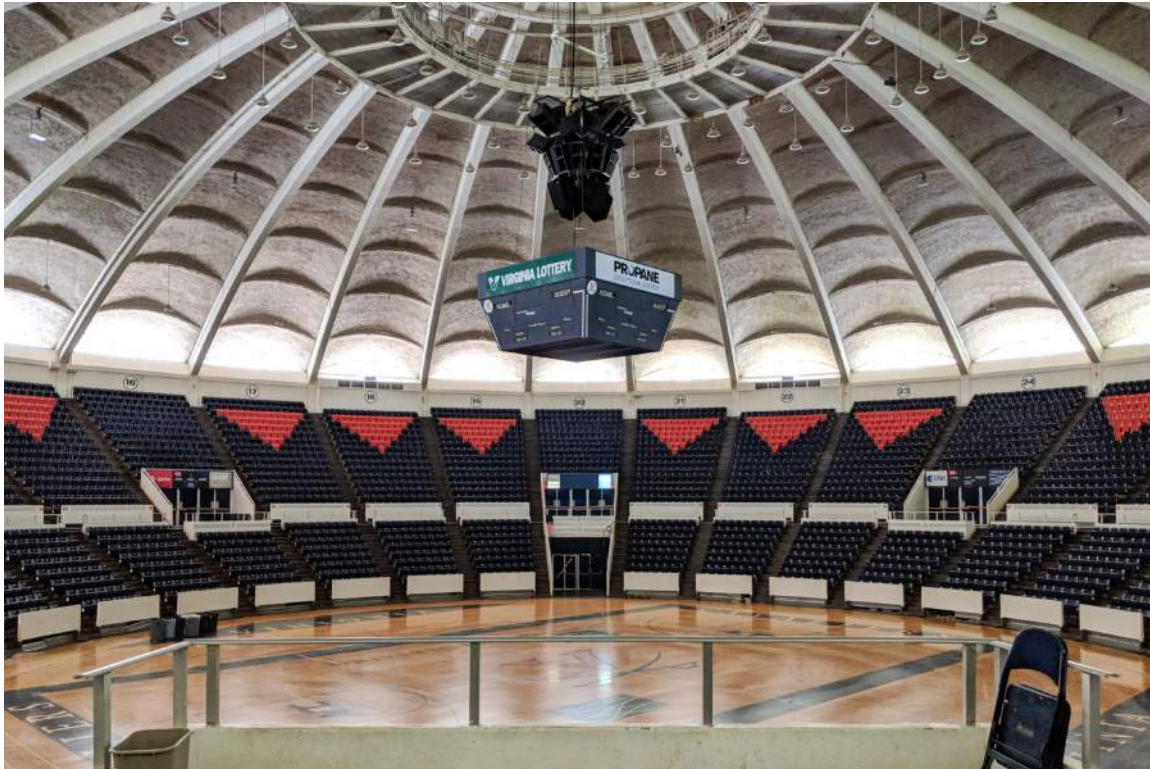

DHR Identification Number: 104-5292
June 4, 2018
Quinn Evans Architects
Arena, looking southwest from the center aisle.