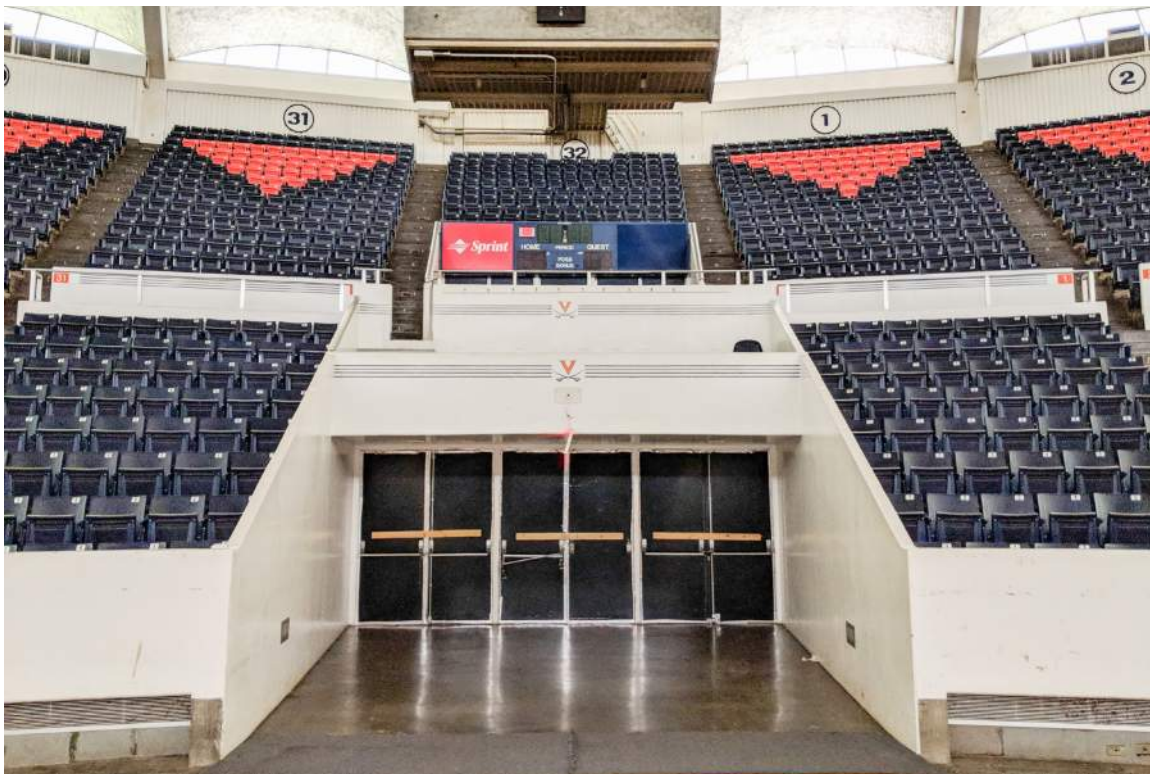

DHR Identification Number: 104-5292
June 4, 2018
Quinn Evans Architects
Arena, north player level entrance.