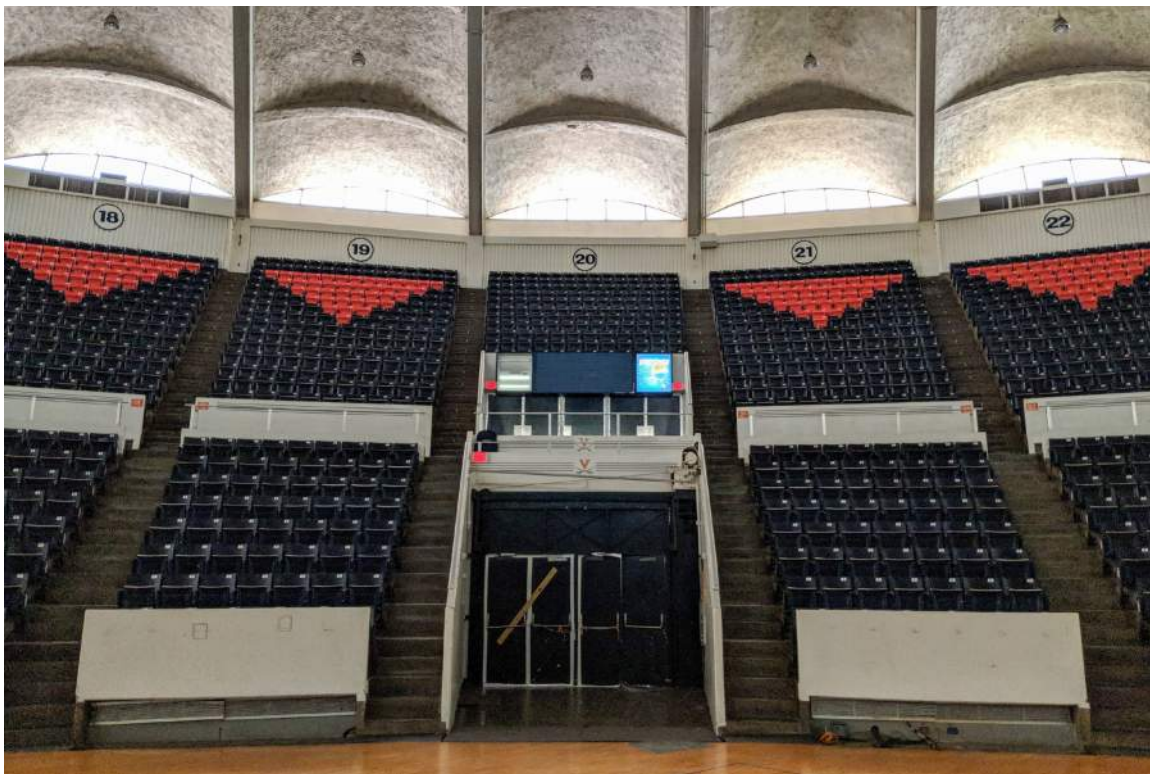

DHR Identification Number: 104-5292

June 4, 2018

Quinn Evans Architects

Arena, southwest player level entrance.