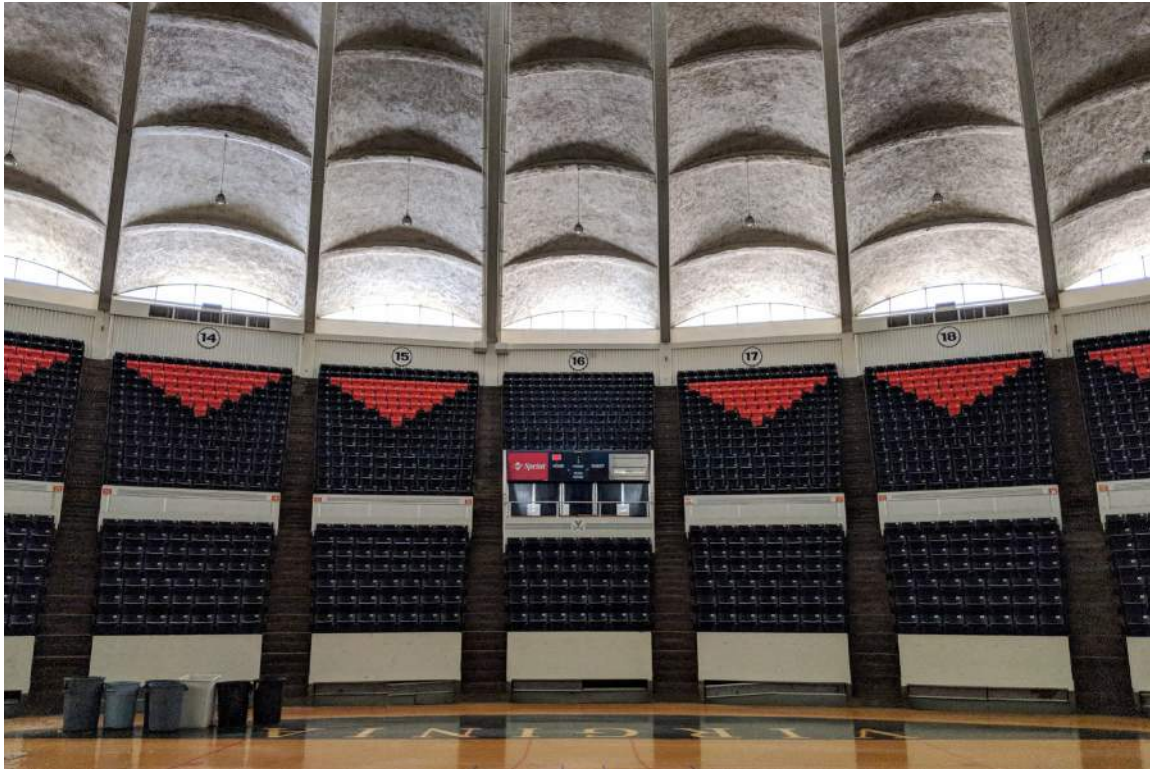

DHR Identification Number: 104-5292
June 4, 2018
Quinn Evans Architects
Arena, looking south from the center floor.