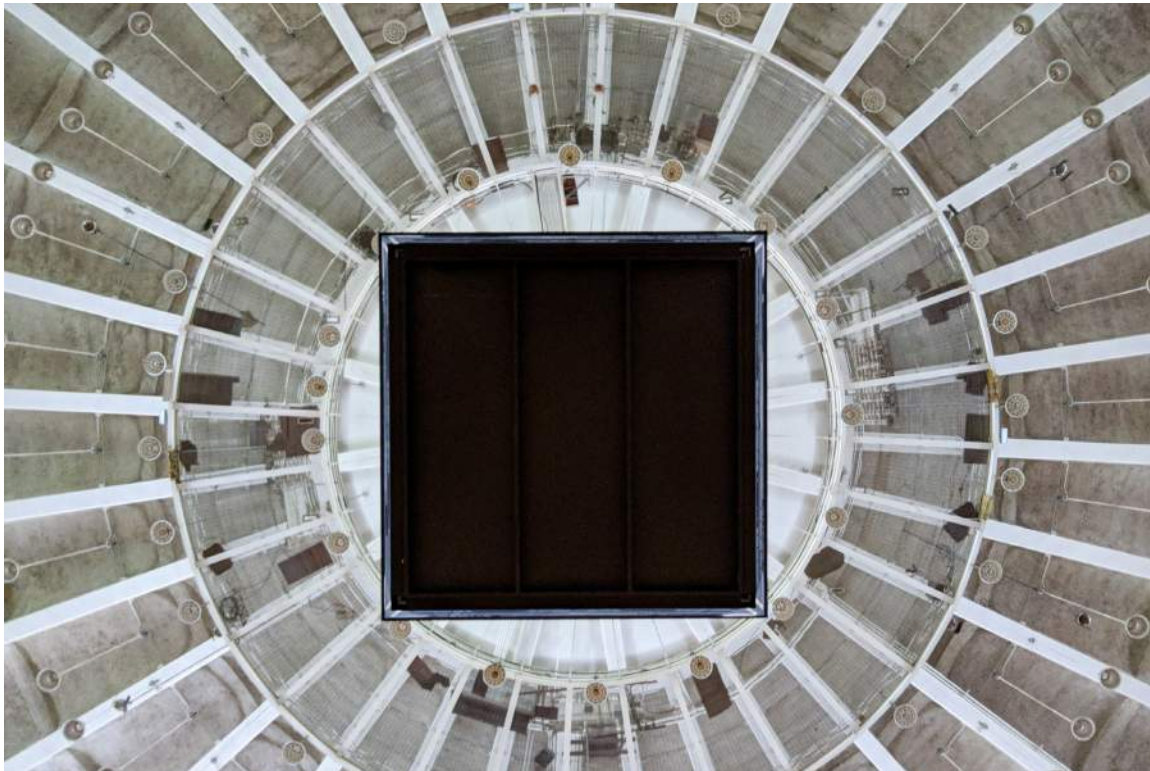

DHR Identification Number: 104-5292
June 4, 2018
Quinn Evans Architects
Arena, center ceiling.