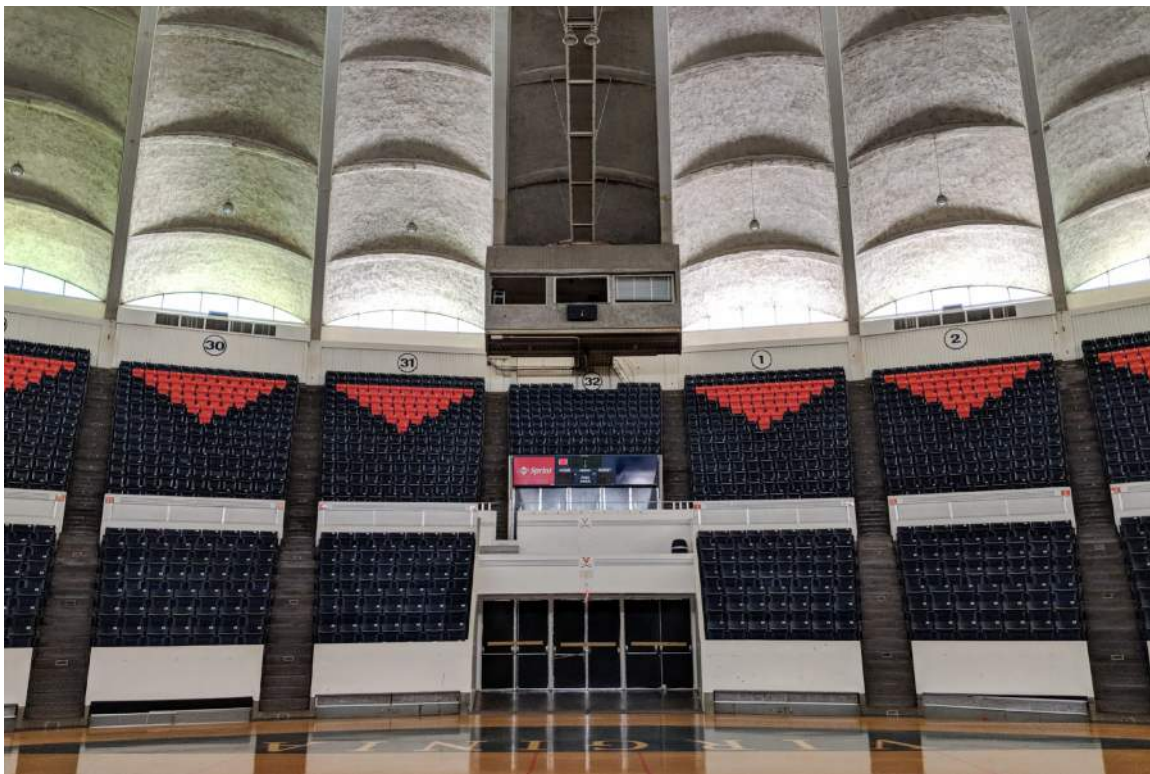

DHR Identification Number: 104-5292
June 4, 2018
Quinn Evans Architects
Arena, looking north from the center floor.