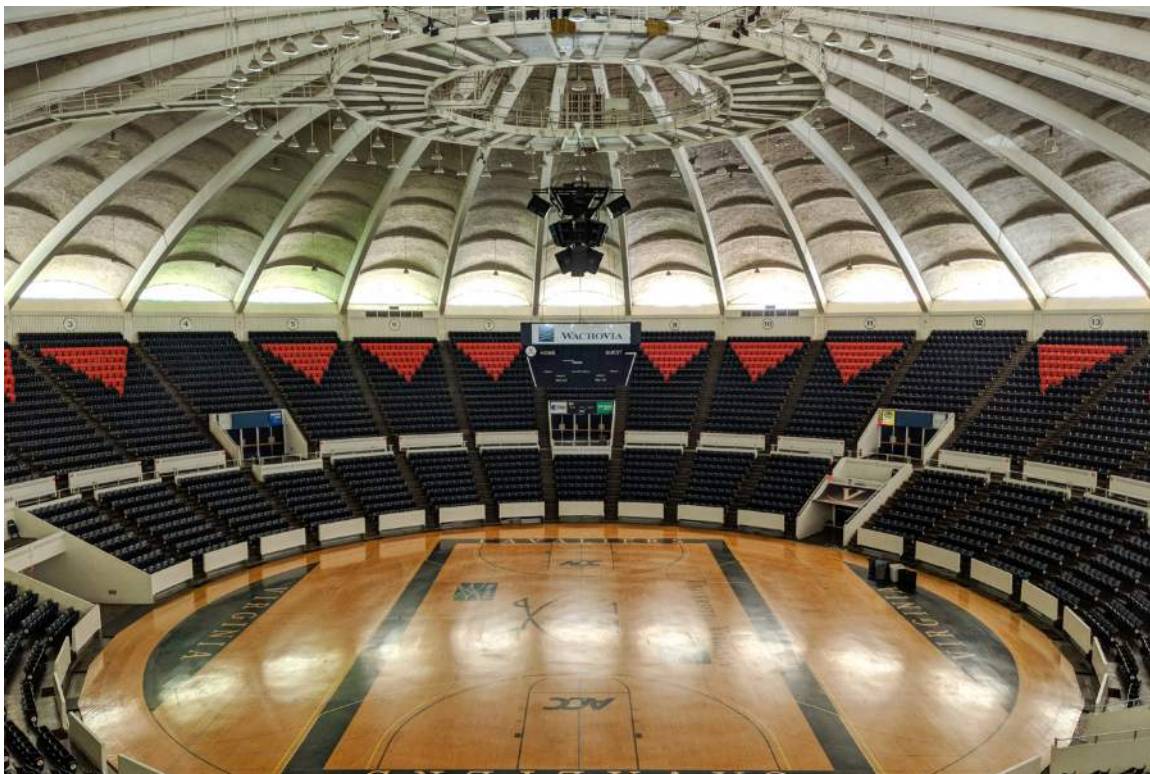

DHR Identification Number: 104-5292
June 4, 2018
Quinn Evans Architects
Arena, looking east from the back row.